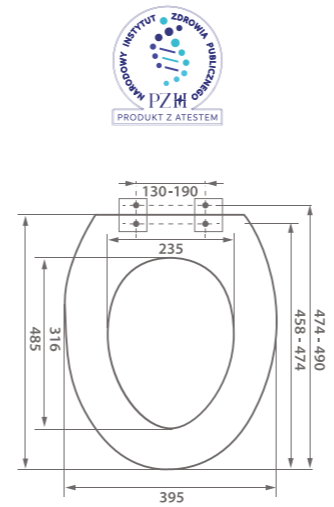

DESKI MDF

LOTOS

PP POLIPROPYLEN | PP POLYPROPYLENE

DUAL

DUROPLAST | DUROPLAST

2 systemy montażu
2 assembly systems

MALWA

PP POLIPROPYLEN | PP POLYPROPYLENE

DUROPLAST FOTO

LILIA

POLIPROPYLEN | POLYPROPYLENE