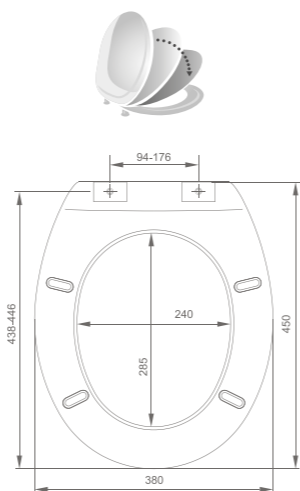

DESKI MDF

LOTOS

PP POLIPROPYLEN | PP POLYPROPYLENE

DUAL

DUROPLAST | DUROPLAST

2 systemy montażu
2 assembly systems

MALWA

PP POLIPROPYLEN | PP POLYPROPYLENE

DUROPLAST FOTO

LILIA

POLIPROPYLEN | POLYPROPYLENE