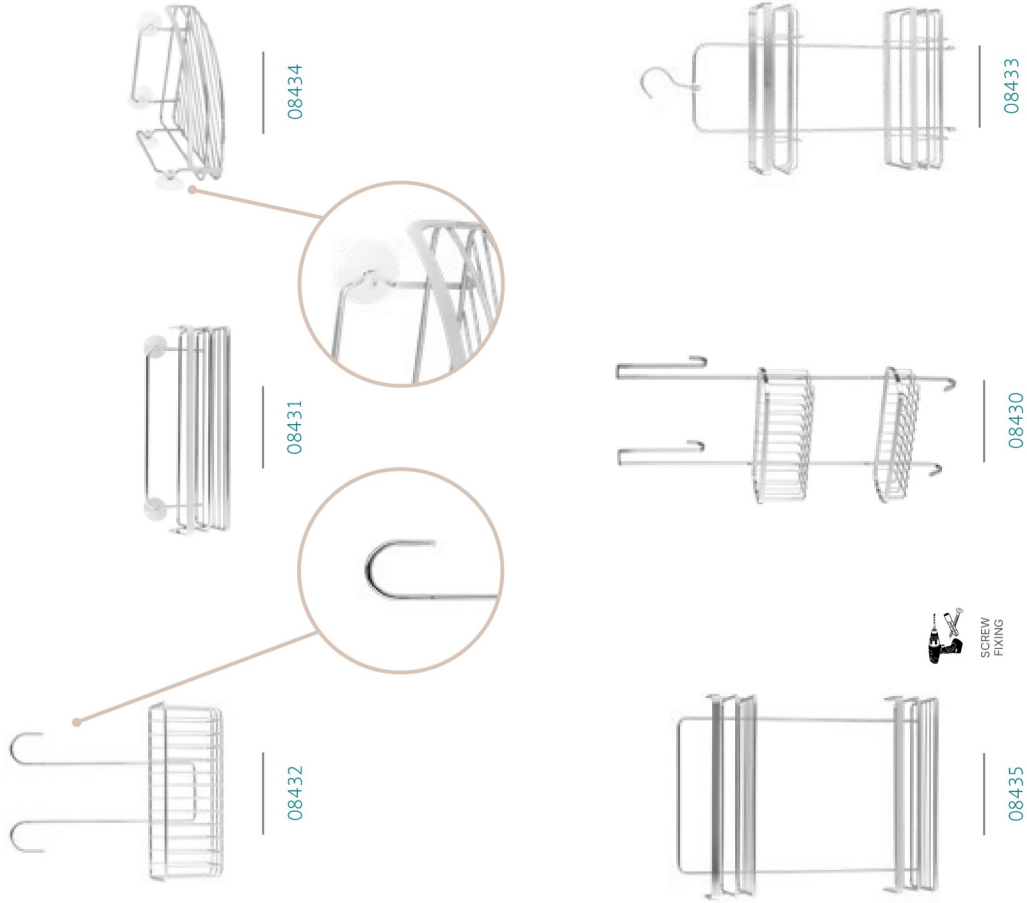

NIAGARA **new**

NIAGARA

CHROM | CHROME
STAL | STEEL